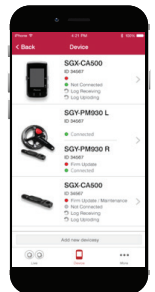

## Your Most Powerful Weapon

Pioneer's SBT Series of Power Meters are an essential tool for any serious cyclist. Know more about your power training than ever before with the first and only power meter that identifies pedaling imbalance, power output and power loss, for improved technique and efficiency in real time. Pioneer delivers the most advanced dual leg power meter system on the market, going beyond the standard ANT+® power metrics with force detection in all directions. You can now measure and manage more on-the-fly with riding pace, training loads, work and cadence all at your fingertips.

## SBT Series Provides Superior Wireless Connectivity

- Connects to your smartphone, smart trainer or training app quickly and easily with ANT+ or Bluetooth BLE.
- Installation, set-up and management are a breeze with Pioneer's Control App. Calibrate, update firmware, check connection status, mode switch and easily upload ride data to your favorite tracking app.
- iPhone® and Android® smartphone compatible.

## Unrivalled Power Measurement

- Pioneer's Dual Leg Power Meter measures left and right legs independently to uncover pedaling imbalance.
- Only Pioneer provides Pedaling Monitor power metrics to measure force precisely in all directions, every 30 degrees, 24 times per rotation.
- Graphically displayed force and torque vectors are shown in real time on the Pioneer Cycle Computer to identify strengths and weaknesses in form and function.
- Make immediate adjustments to your pedal stroke and get better, faster.