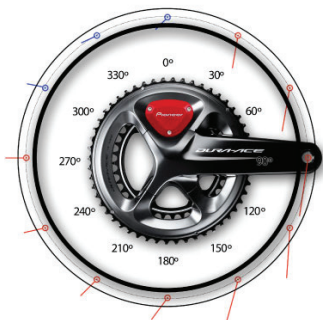

## Pedaling Monitor Power Meter

## Your Most Powerful Weapon

Pioneer's SBT Series of Power Meters are an essential tool for any serious cyclist. Know more about your power training than ever before with the first and only power meter that identifies pedaling imbalance, power output and power loss, for improved technique and efficiency in real time. Pioneer delivers the most advanced dual leg power meter system on the market, going beyond the standard ANT+® power metrics with force detection in all directions. You can now measure and manage more on-the-fly with riding pace, training loads, work and cadence all at your fingertips.

## Unrivalled Power Measurement

- Pioneer's Dual Leg Power Meter measures left and right legs independently to uncover pedaling imbalance.
- Only Pioneer provides Pedaling Monitor power metrics to measure force precisely in all directions, every 30 degrees, 24 times per rotation.
- Graphically displayed force and torque vectors are shown in real time on the Pioneer Cycle Computer to identify strengths and weaknesses in form and function.
- Make immediate adjustments to your pedal stroke and get better, faster.